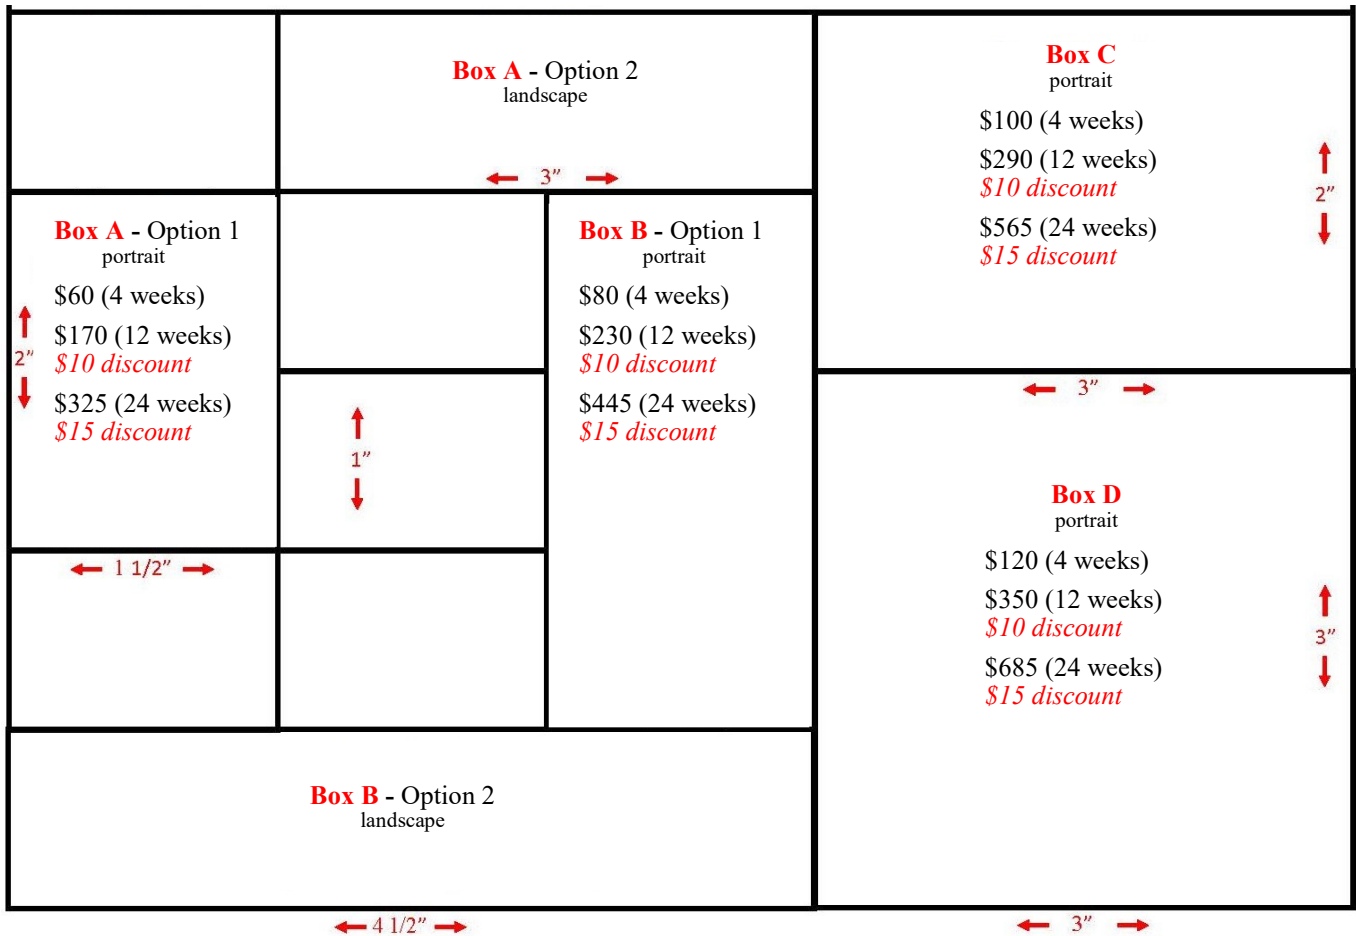

Support our Parish and promote your Business

*If you would like to have your advertisement in our Bulletin,
please email Monica at maguilar@saparish.org.*

Apoye a nuestra Parroquia y promocione su Negocio

*Si gusta tener su anuncio en nuestro Boletín,
favor de mandar un correo electrónico a Monica a maguilar@saparish.org.*

**Bulletin Sponsor Boxes (Samples)
Cajas de Patrocinadores (Ejemplos)**

AA Demolition & Restoration Services
WATER-FIRE-MOLD-CLEAN UP-RECONSTRUCTION
Antonio Aburto - Cell: (714) 650-2024

Handyman Services
Electrical, Tile Work, Floor, Shower, Drywall, Paint, Concrete, Stucco, Plumbing, Roofing Repair, General Construction Framing, Window, Doors, and more...
Miguel A. Hernandez (714) 589-1249

Thank You ~ Gracias
Thank you to our Bulletin Sponsors.
Gracias a nuestros patrocinadores de nuestro Boletín.